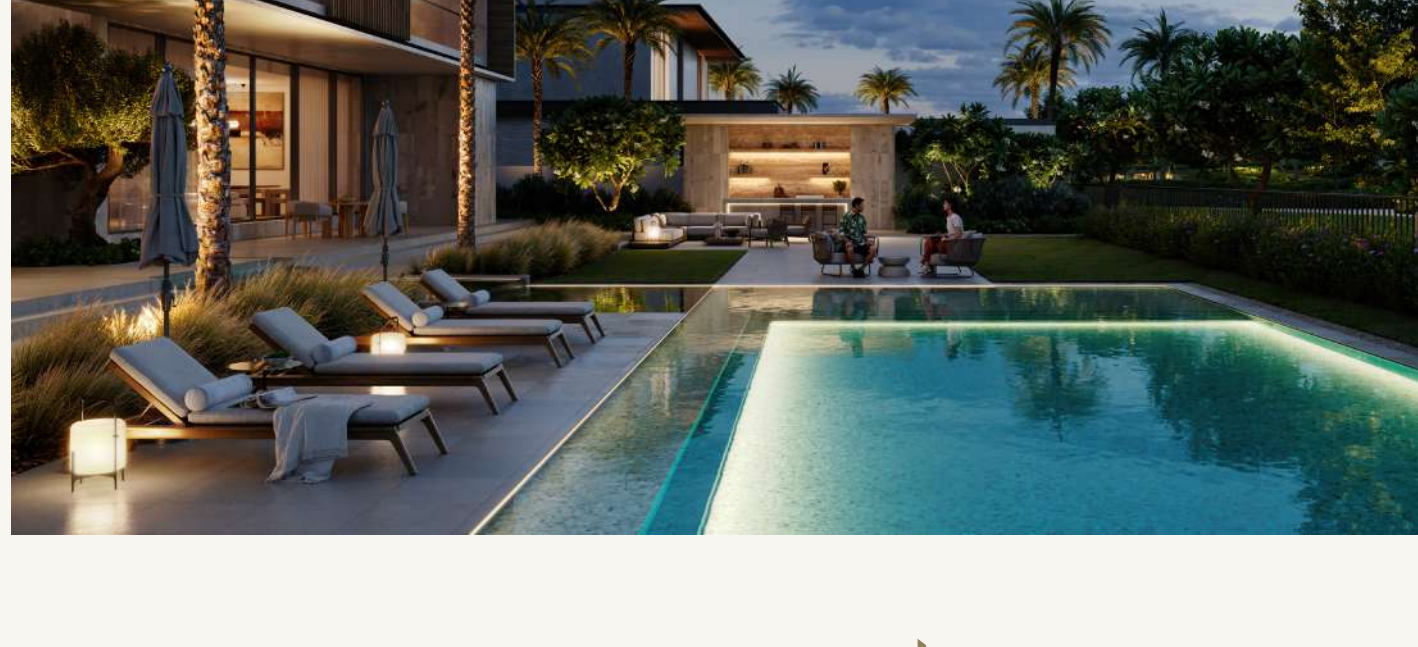

Residential Units

Mansion Types	Units	Avg. Area (sq. ft.)	Starting Price (in AED Mn)
6 Bedroom	26	19,099	36.61 Mn
7 Bedroom	17	28,039	54.77 Mn

- Luxurious 6- and 7-bedroom mansions
- Exceptional finishes and exquisite design nuances
- Designed with aesthetic elegance and luxurious practicality in mind
- Floor-to-ceiling windows welcome natural light into your home and offer stunning views