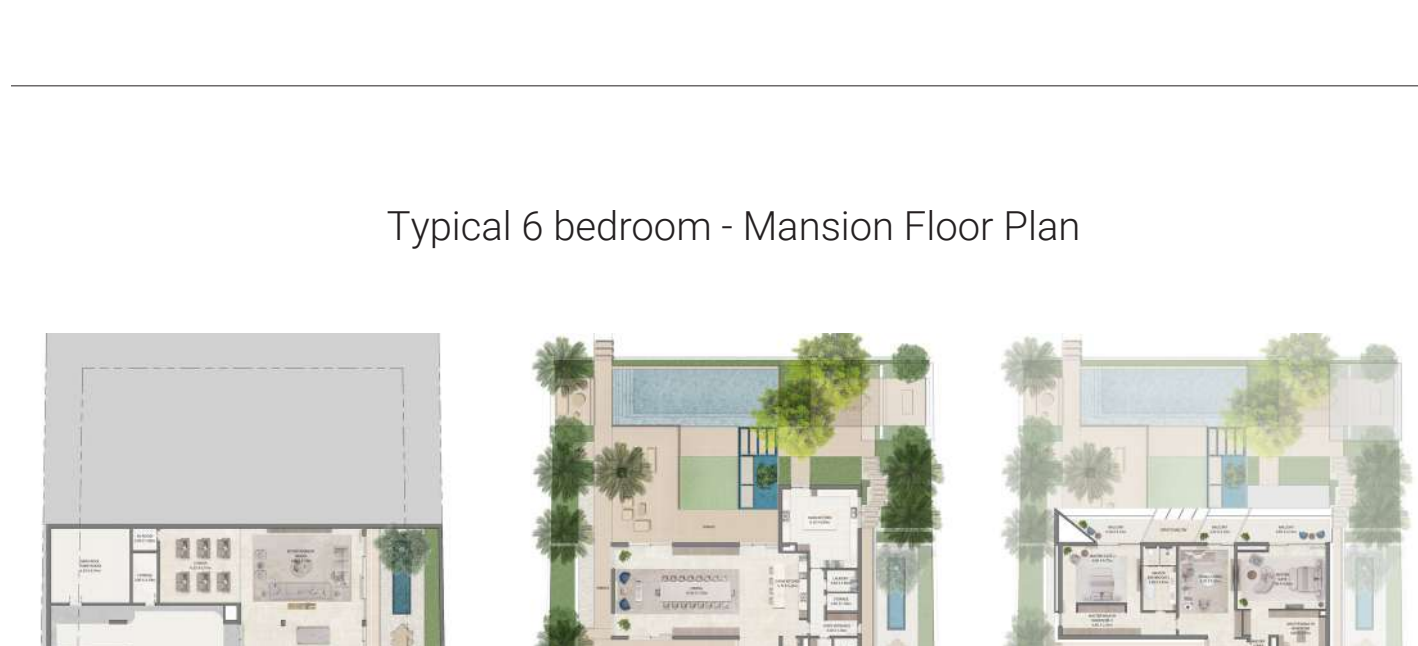

Access World-Class Amenities

Payment Plan

Instalment	Payment Percentage	Date
Down Payment	20%	Sep 2024
1st Instalment	10%	Apr 2025
2nd Instalment	10%	Sep 2025
3rd Instalment	10%	Feb 2026
4th Instalment 50% Construction Completion	10%	Sep 2026
5th Instalment 70% Construction Completion	10%	Mar 2027
6th Instalment 90% Construction Completion	10%	Oct 2027
7th Instalment 100% Construction Completion	20%	Dec 2028

Floor Plan

Typical 7 bedroom - Mansion Floor Plan

Typical 6 bedroom - Mansion Floor Plan

Basement

Ground Floor

Roof Floor